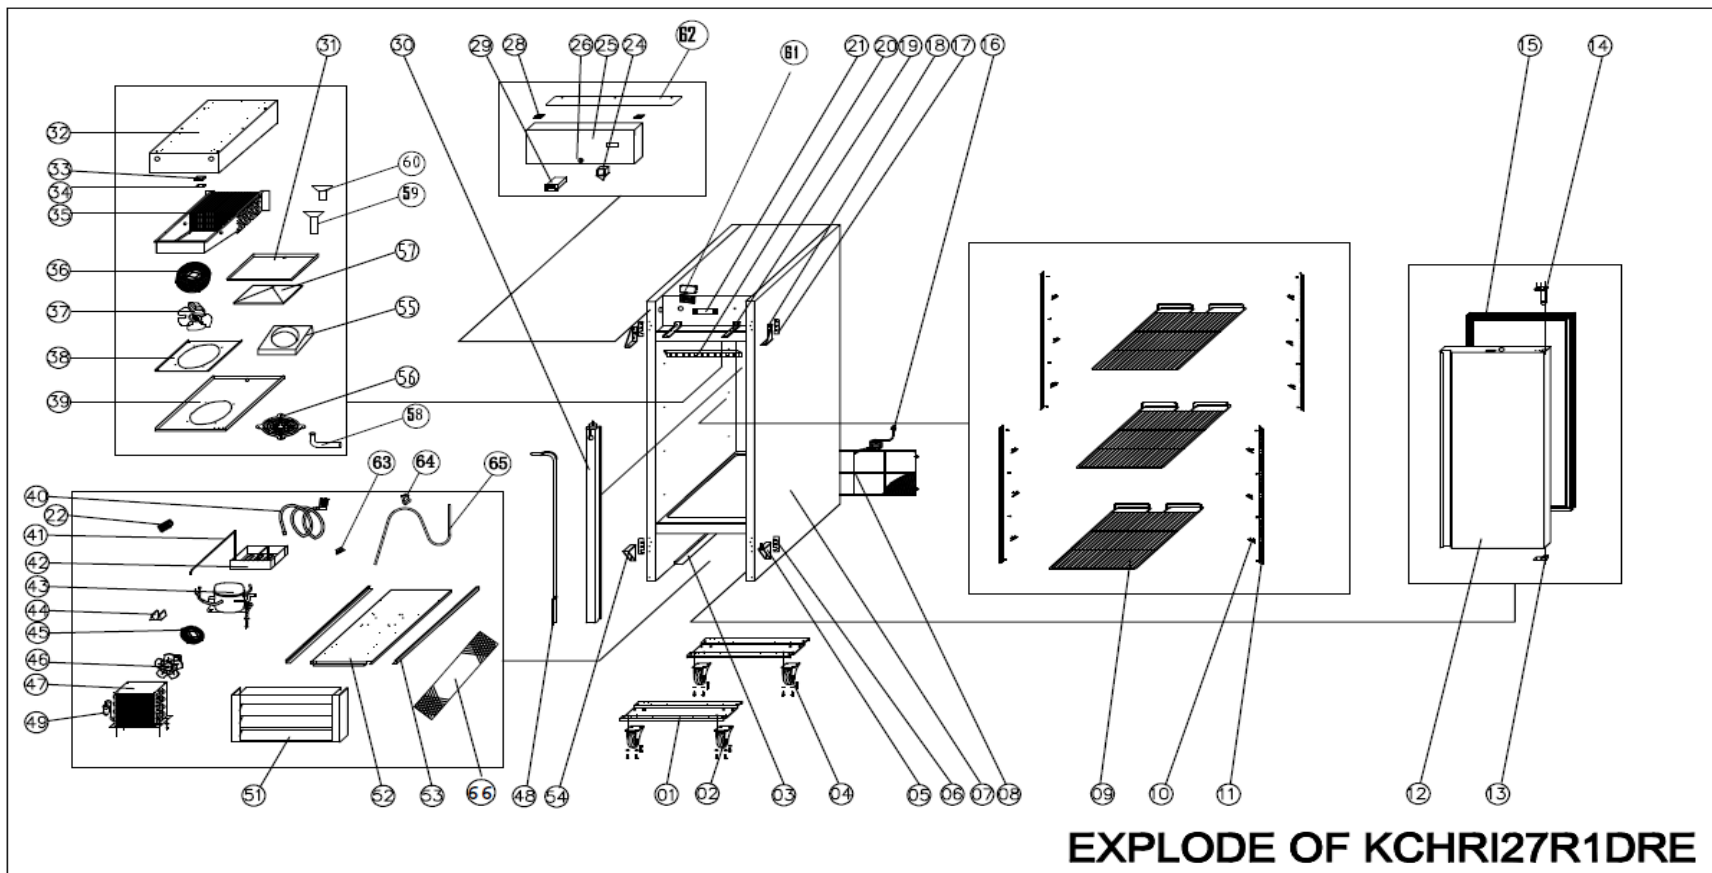

36	Wall Ring	ALL	1PC	0USI24	KCHRI27R1DRE	738241
37	Circle Fan	ALL	1PC	0USF16	KCHRI27R1DRE	738241
37a	EVAPORATOR FAN BLADE	ALL	1PC	0USC4K	KCHRI27R1DRE	738241
38	Circle Fan Support	ALL	1PC	0USK28	KCHRI27R1DRE	738241
39	Circle Fan Cover	<14920110	1PC	0USF18	KCHRI27R1DRE	738241
		≥14920110	1PC	0USDIR	KCHRI27R1DRE	738241
40	Helix Suction Pipe+Capillary B	ALL	1PC	0USH15	KCHRI27R1DRE	738241
41	Evaporate Pipe	ALL	1PC	0USG17	KCHRI27R1DRE	738241
42	Water Box	ALL	1PC	0USI29	KCHRI27R1DRE	738241
43	Compressor	ALL	1PC	0USF23	KCHRI27R1DRE	738241
43a	COMPRESSOR ELECTRICAL COMPONENT SET	ALL	1PC	0USDF0	KCHRI27R1DRE	738241
44	DRIER SUPPORT	ALL	1PC	0USI78	KCHRI27R1DRE	738241
45	BASKET GUARD GRILLS	ALL	1PC	0USDIJ	KCHRI27R1DRE	738241
46	Condenser Fan	ALL	1PC	0USF15	KCHRI27R1DRE	738241
46a	CONDENSER FAN BLADE	ALL	1PC	0USC4J	KCHRI27R1DRE	738241
47	Condenser	ALL	1PC	0USF34	KCHRI27R1DRE	738241
48	Vertical Suction Pipe+Capillary A	ALL	1PC	0USI21	KCHRI27R1DRE	738241
49	Filter Drier	ALL	1PC	0USG66	KCHRI27R1DRE	738241
49a	CAPILLARY	ALL	1PC	0USL42	KCHRI27R1DRE	738241
51	Down Panel	<14420045	1PC	0USF97	KCHRI27R1DRE	738241
		≥14420045	1PC	0USFAU	KCHRI27R1DRE	738241
52	Unit Board	ALL	1PC	0USJ70	KCHRI27R1DRE	738241
53	Guide Of Unit Board/Left	ALL	1PC	0USJ69	KCHRI27R1DRE	738241
53a	Guide Of Unit Board/Right	ALL	1PC	0USN84	KCHRI27R1DRE	738241
54	Plastic Door Hinge Cover /Down left	ALL	1PC	0USDGV	KCHRI27R1DRE	738241
55	Wind Guide Foam	ALL	1PC	0USI41	KCHRI27R1DRE	738241
56	Fan Grill	ALL	1PC	0USDD8	KCHRI27R1DRE	738241
57	Keep Warm Board	ALL	1PC	0USH22	KCHRI27R1DRE	738241
58	WATER PIPE	ALL	1PC	0USI36	KCHRI27R1DRE	738241
58a	Vacuum Valve	ALL	1PC	0USDR8	KCHRI27R1DRE	738241
59	Drain Pipe (A Int)	ALL	1PC	096261	KCHRI27R1DRE	738241
60	DRAIN PIPE(B EXT)	ALL	1PC	096263	KCHRI27R1DRE	738241
61	Controller Protector box	ALL	1PC	0USN72	KCHRI27R1DRE	738241
61a	Controller Protector cover	ALL	1PC	0USN73	KCHRI27R1DRE	738241
62	TOP COVER	ALL	1PC	0USN85	KCHRI27R1DRE	738241
63	DRAIN FIXER	ALL	1PC	0USN75	KCHRI27R1DRE	738241
64	DRAIN HOLDER	ALL	1PC	0USN86	KCHRI27R1DRE	738241
65	DRAIN PIPE	ALL	1PC	0USN87	KCHRI27R1DRE	738241
66	Bottom Seal Grill	<9052301		N/A	KCHRI27R1DRE	738241
		≥9052301	1PC	0USDIM	KCHRI27R1DRE	738241

EXPLODE OF KCHRI27R1DRE